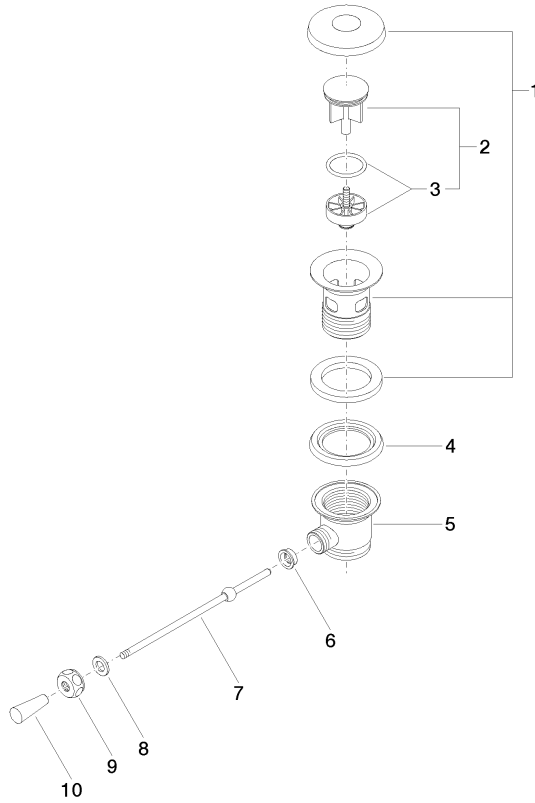

10 300 970

- length of knee lever 185 mm
- Only suitable for basins with an overflow.

Fits: IMO, LULU, MADISON, MEM, TARA,
CL.1, LISSÉ, VAIA, META, CYO

	Matte Black	10 300 970-33
	Chrome	10 300 970-00
	Brushed Platinum	10 300 970-06
	Platinum	10 300 970-08
	Durabross (23kt Gold)	10 300 970-09
	Dark Chrome	10 300 970-19
	Light Gold	10 300 970-26
	Brushed Light Gold	10 300 970-27
	Brushed Durabross (23kt Gold)	10 300 970-28
	Brushed Bronze	10 300 970-42
	Brushed Champagne (22kt Gold)	10 300 970-46
	Champagne (22kt Gold)	10 300 970-47
	Brushed Chrome	10 300 970-93
	Brushed Dark Platinum	10 300 970-99

10 300 970

10 300 970

Parts for other finishes can be found here: [Chrome](#)

Spare parts list

No.	Item Number	Name	Quantity used	Delivery time
1	90 11 01 026 00-33	cup	1	30
2	04 31 20 016 00-33	plug	1	30
3	04 28 10 026 00 90	accessories	1	2
4	09 14 03 025 90	seal	1	2
5	09 11 01 023-33	cup	1	30
6	09 14 05 040 90	seal	1	2
7	09 31 09 055-33	pull-rod	1	60
8	09 30 11 049 90	disc	1	2
9	09 23 30 003-33	nut	1	60
10	09 20 01 040-33	handle	1	30