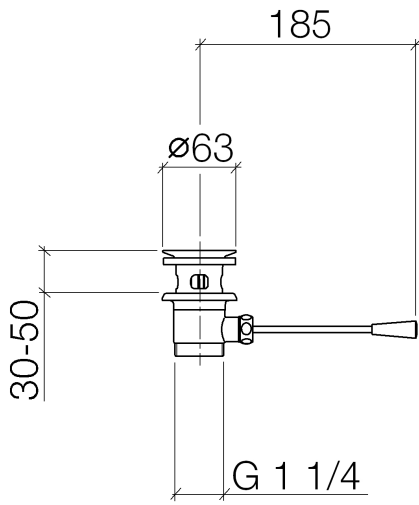

10 300 970

- length of knee lever 185 mm
- Only suitable for basins with an overflow.

Fits: IMO, LULU, MADISON, MEM, TARA,
CL.1, LISSÉ, VAIA, META, CYO

	Matte Black	10 300 970-33
	Chrome	10 300 970-00
	Brushed Platinum	10 300 970-06
	Platinum	10 300 970-08
	Durabross (23kt Gold)	10 300 970-09
	Dark Chrome	10 300 970-19
	Light Gold	10 300 970-26
	Brushed Light Gold	10 300 970-27
	Brushed Durabross (23kt Gold)	10 300 970-28
	Brushed Bronze	10 300 970-42
	Brushed Champagne (22kt Gold)	10 300 970-46
	Champagne (22kt Gold)	10 300 970-47
	Brushed Chrome	10 300 970-93
	Brushed Dark Platinum	10 300 970-99

10 300 970

10 300 970

Parts for other finishes can be found here: [Chrome](#)

Spare parts list

No.	Item Number	Name	Quantity used	Delivery time
1	90 11 01 026 00-33	cup	1	30
2	04 31 20 016 00-33	plug	1	30
3	04 28 10 026 00 90	accessories	1	2
4	09 14 03 025 90	seal	1	2
5	09 11 01 023-33	cup	1	30
6	09 14 05 040 90	seal	1	2
7	09 31 09 055-33	pull-rod	1	60
8	09 30 11 049 90	disc	1	2
9	09 23 30 003-33	nut	1	60
10	09 20 01 040-33	handle	1	30